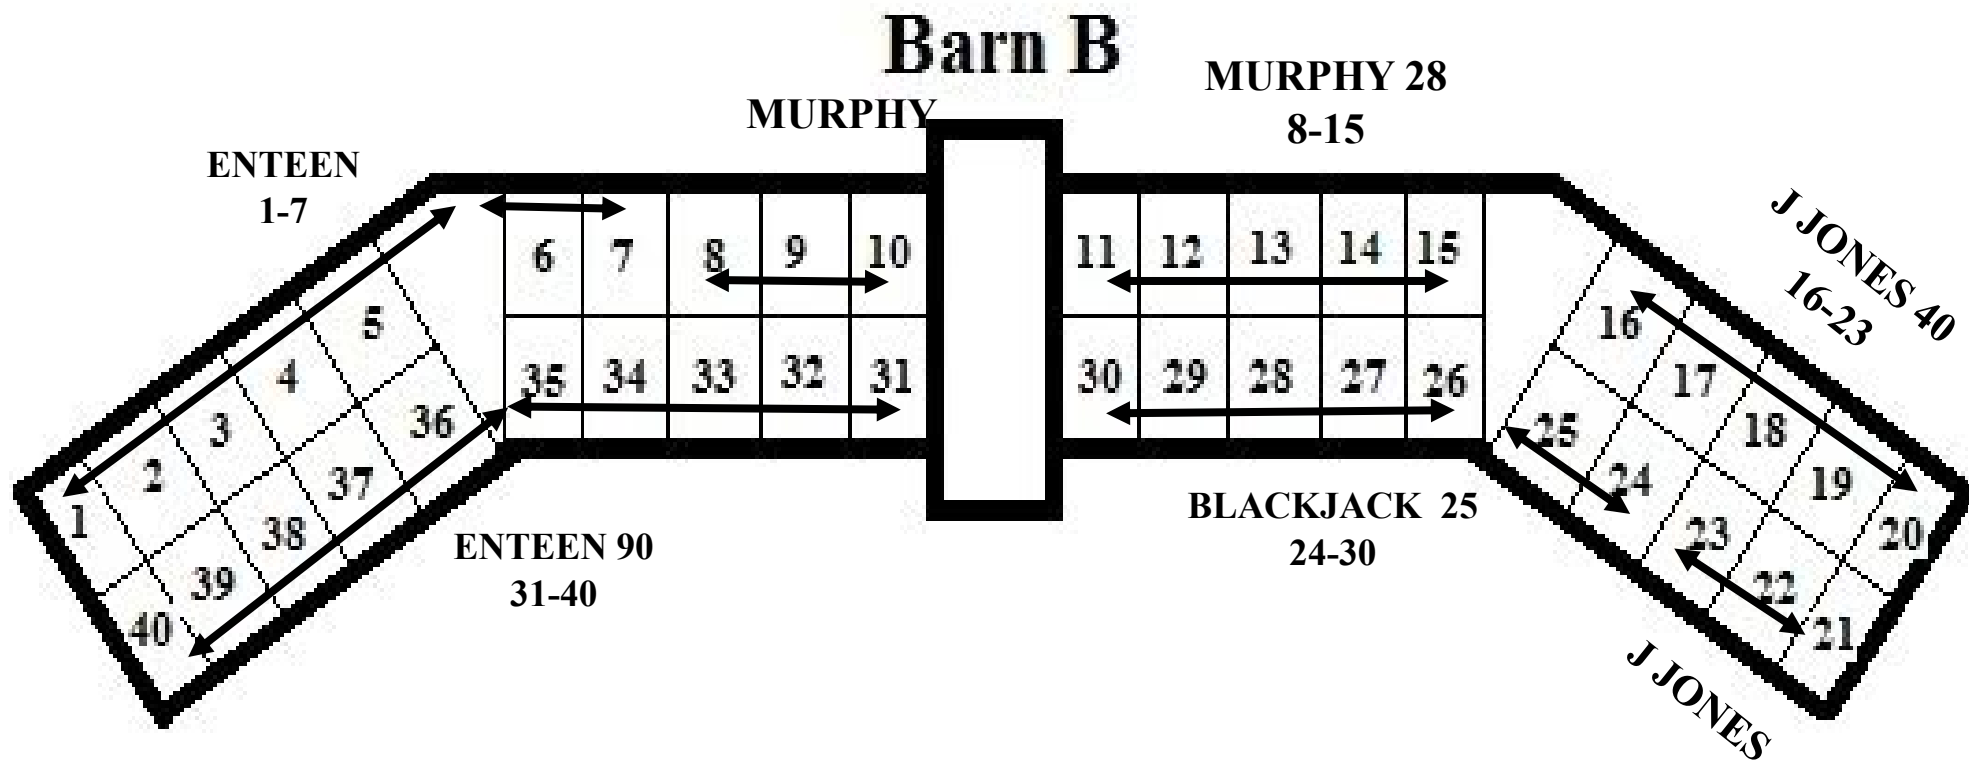

Barn A

FIELD VILLAGE
STABLE CHART

FIELD VILLAGE STABLE CHART

Barn C

COURTNEY 40
3-10

GIBSON 35
11-16

**WOOD VILLAGE
STABLING CHART**

BARN G

RUSSELL 30
1-6

Munoz 10
18-20

20	1
19	2
18	3
17	4
16	5
15	6
14	7
13	8
12	9
11	10

BARN F

LOUGHREY
1-7

20	1
19	2
18	3
17	4
16	5
15	6
14	7
13	8
12	9
11	10

BARN H

KULIASHA 17
11-14

FINGER 30
15-20

20	1
19	2
18	3
17	4
16	5
15	6
14	7
13	8
12	9
11	10

BARN E

PARMAN
11-115

MOHR/FORD 24
16-20

20	1
19	2
18	3
17	4
16	5
15	6
14	7
13	8
12	9
11	10

BARN I

THIEL 48
14-20