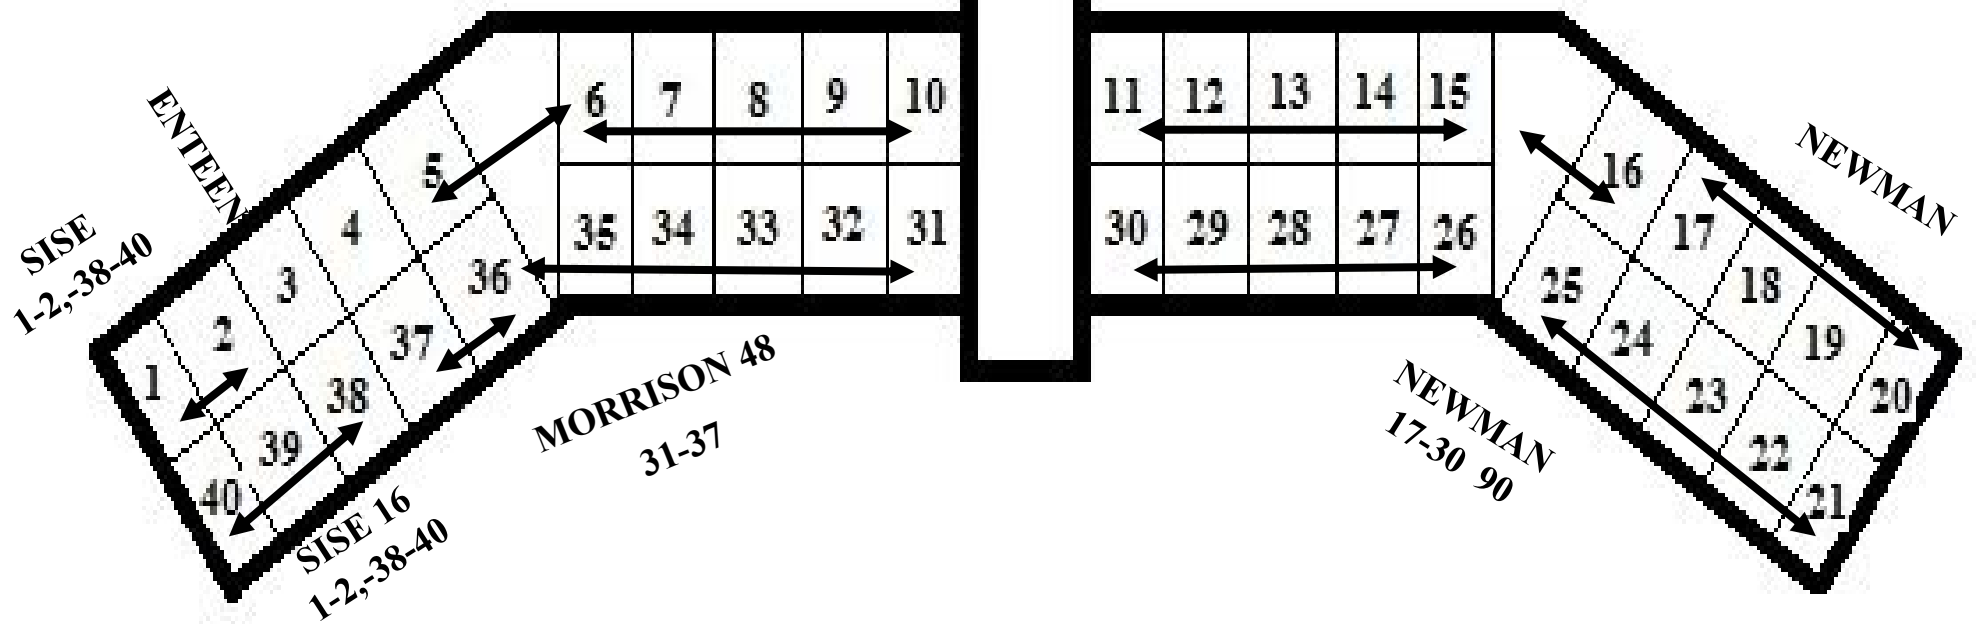

Barn A

FIELD VILLAGE
STABLE CHART

FIELD VILLAGE STABLE CHART

Barn C

COURTNEY 40
3-10

GIBSON 35
11-16

**WOOD VILLAGE
STABLING CHART**

BARN G

RUSSELL 30
1-6

Munoz 10
18-20

20	1
19	2
18	3
17	4
16	5
15	6
14	7
13	8
12	9
11	10

BARN F

LOUGHREY
1-7

20	1
19	2
18	3
17	4
16	5
15	6
14	7
13	8
12	9
11	10

BARN H

KULIASHA 17
11-14

FINGER 30
15-20

20	1
19	2
18	3
17	4
16	5
15	6
14	7
13	8
12	9
11	10

BARN E

PARMAN
11-115

MOHR/FORD 24
16-20

20	1
19	2
18	3
17	4
16	5
15	6
14	7
13	8
12	9
11	10

BARN I

THIEL 48
14-20