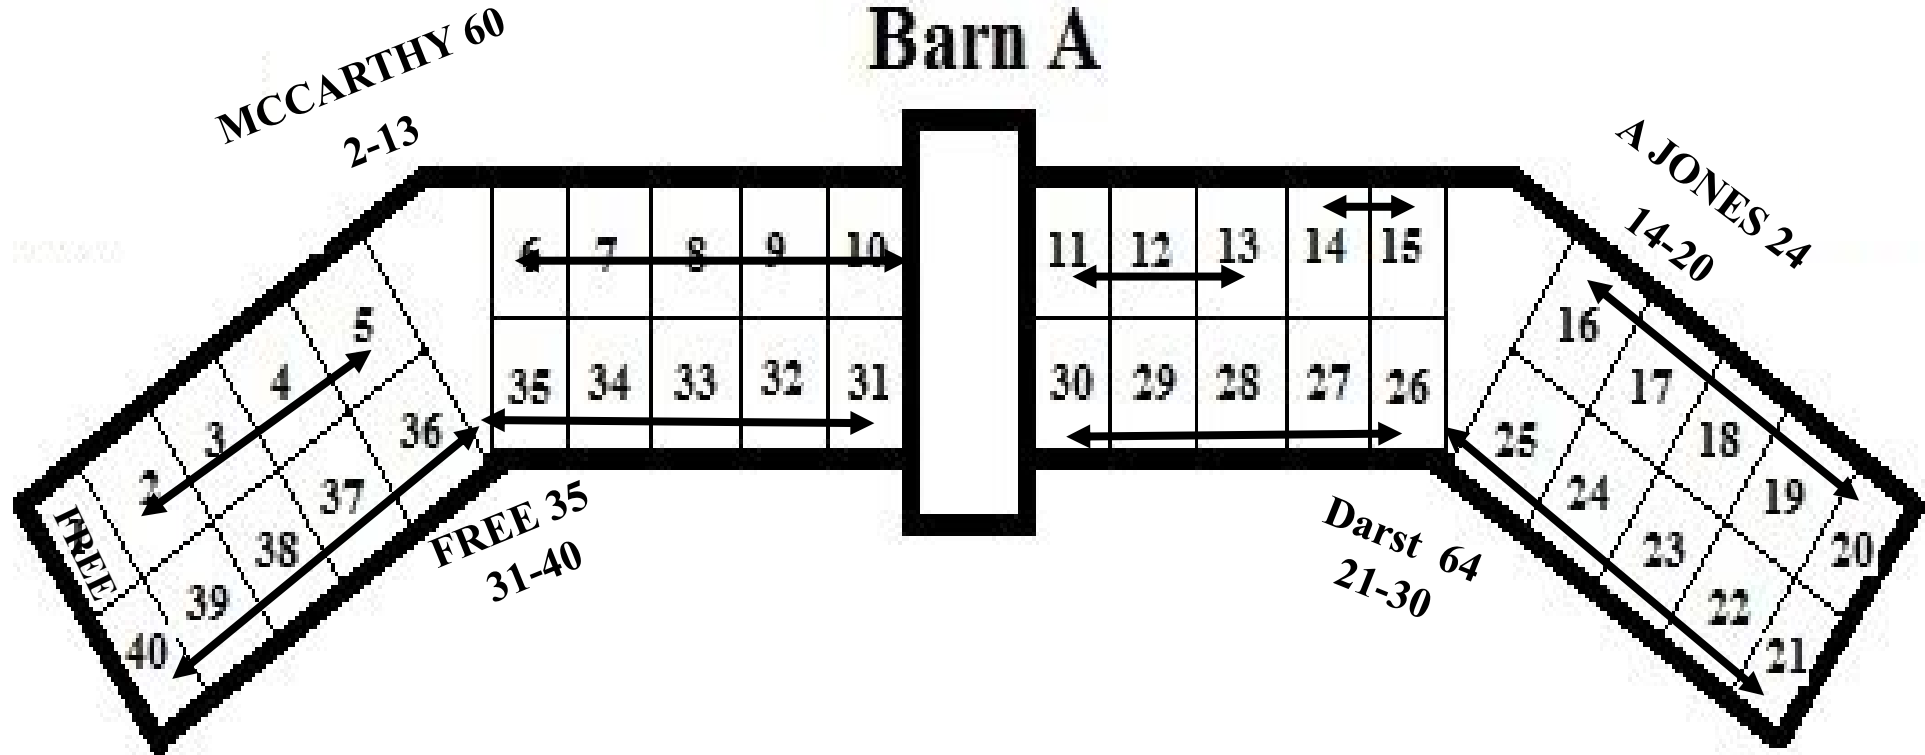

Barn A

FIELD VILLAGE
STABLE CHART

FIELD VILLAGE STABLE CHART

Barn C

COURTNEY 40
3-10

GIBSON 35
11-16

**WOOD VILLAGE
STABLING CHART**

BARN G

RUSSELL 30
1-6

Munoz 10
18-20

20	1
19	2
18	3
17	4
16	5
15	6
14	7
13	8
12	9
11	10

BARN F

LOUGHREY
1-7

20	1
19	2
18	3
17	4
16	5
15	6
14	7
13	8
12	9
11	10

BARN H

KULIASHA 17
11-14

FINGER 30
15-20

20	1
19	2
18	3
17	4
16	5
15	6
14	7
13	8
12	9
11	10

BARN E

PARMAN
11-115

MOHR/FORD 24
16-20

20	1
19	2
18	3
17	4
16	5
15	6
14	7
13	8
12	9
11	10

BARN I

THIEL 48
14-20